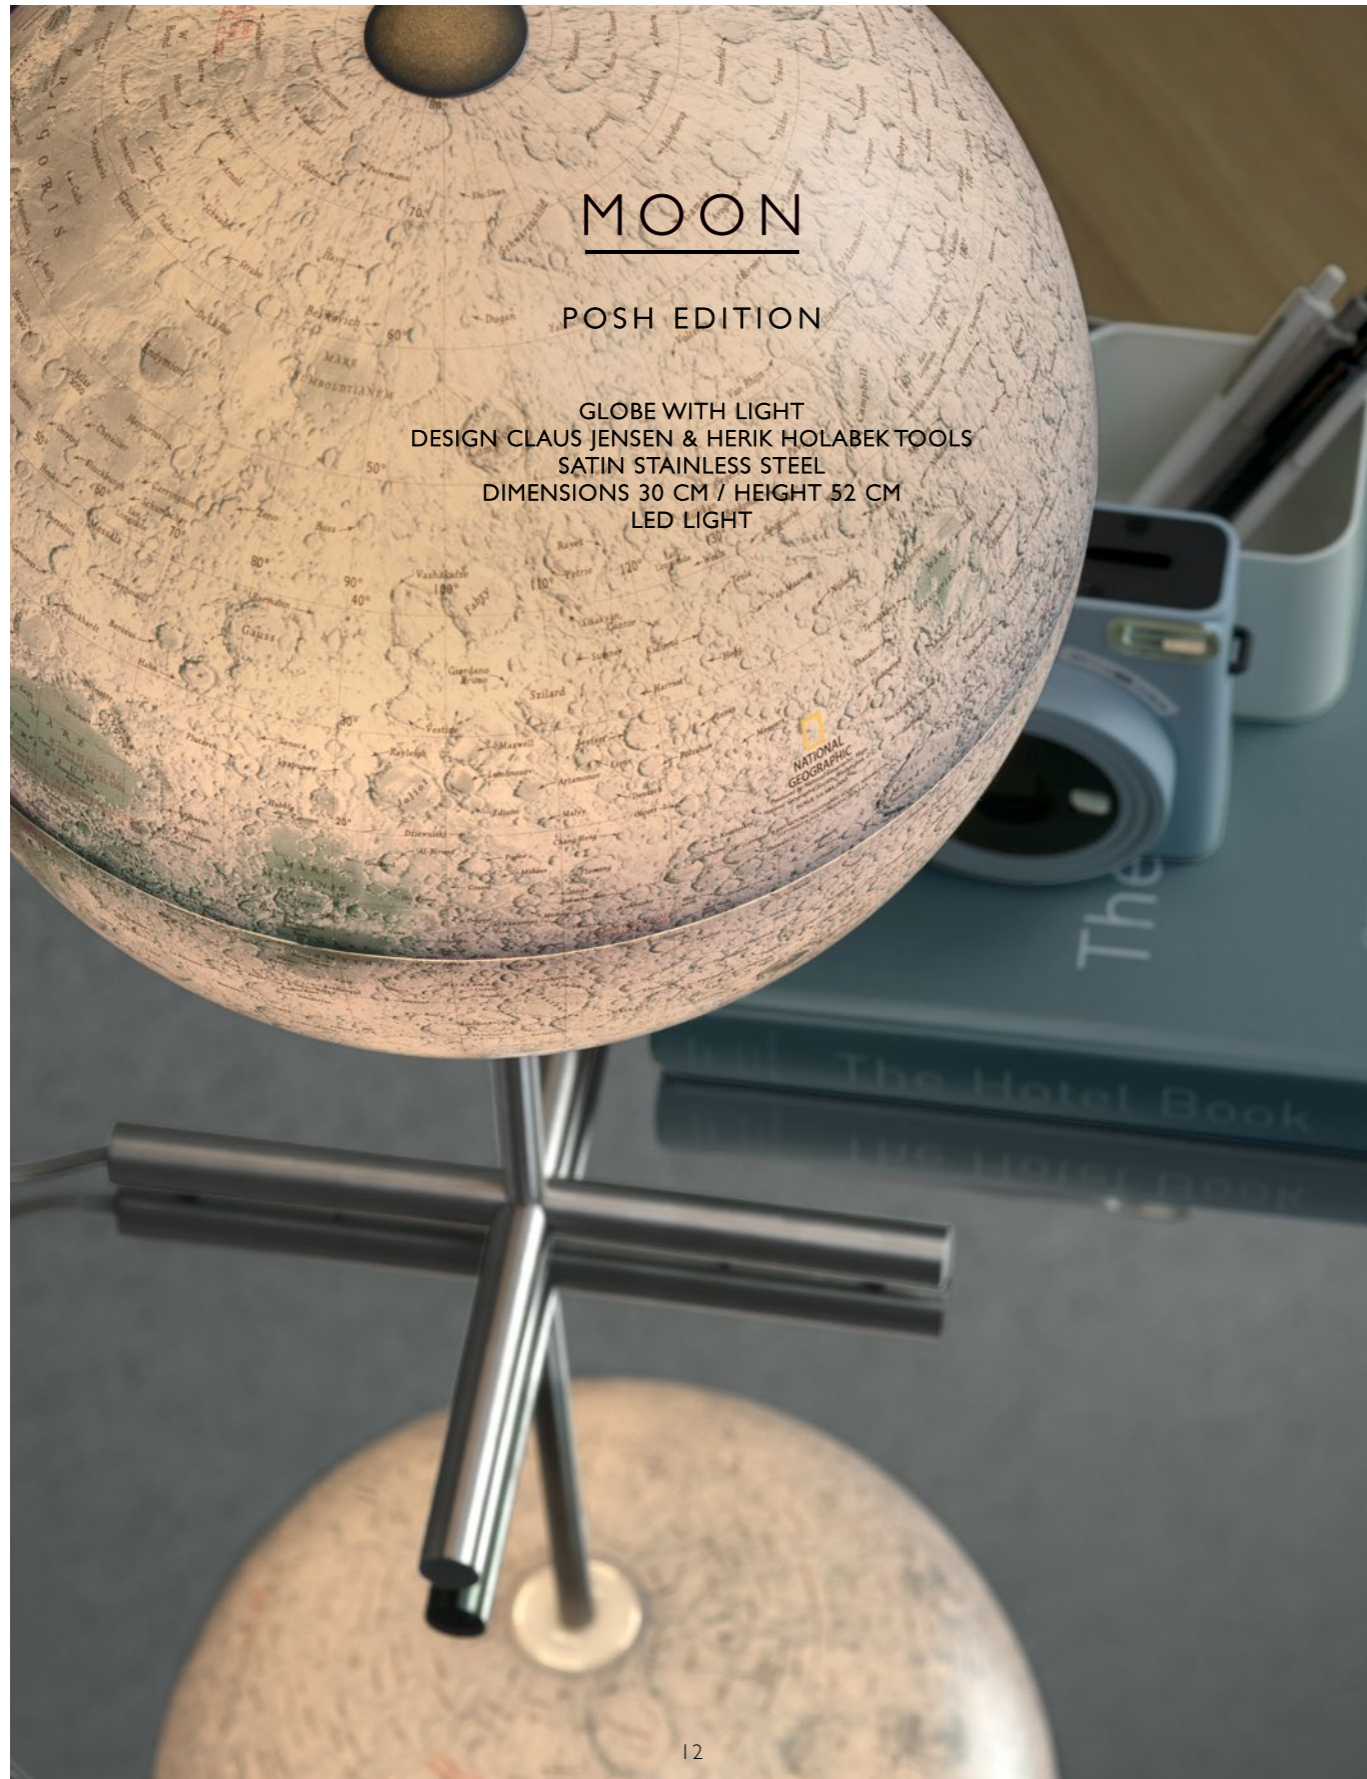

THE HEAVENS

POSH EDITION

GLOBE WITH LIGHT
DESIGN CLAUDS JENSEN & HERIK HOLABEK TOOLS
SATIN STAINLESS STEEL
DIMENSIONS 30 CM / HEIGHT 52 CM
LED LIGHT

MARS

POSH EDITION

GLOBE WITH LIGHT
DESIGN CLAUDS JENSEN & HERIK HOLABEK TOOLS
SATIN STAINLESS STEEL
DIMENSIONS 30 CM / HEIGHT 52 CM
LED LIGHT