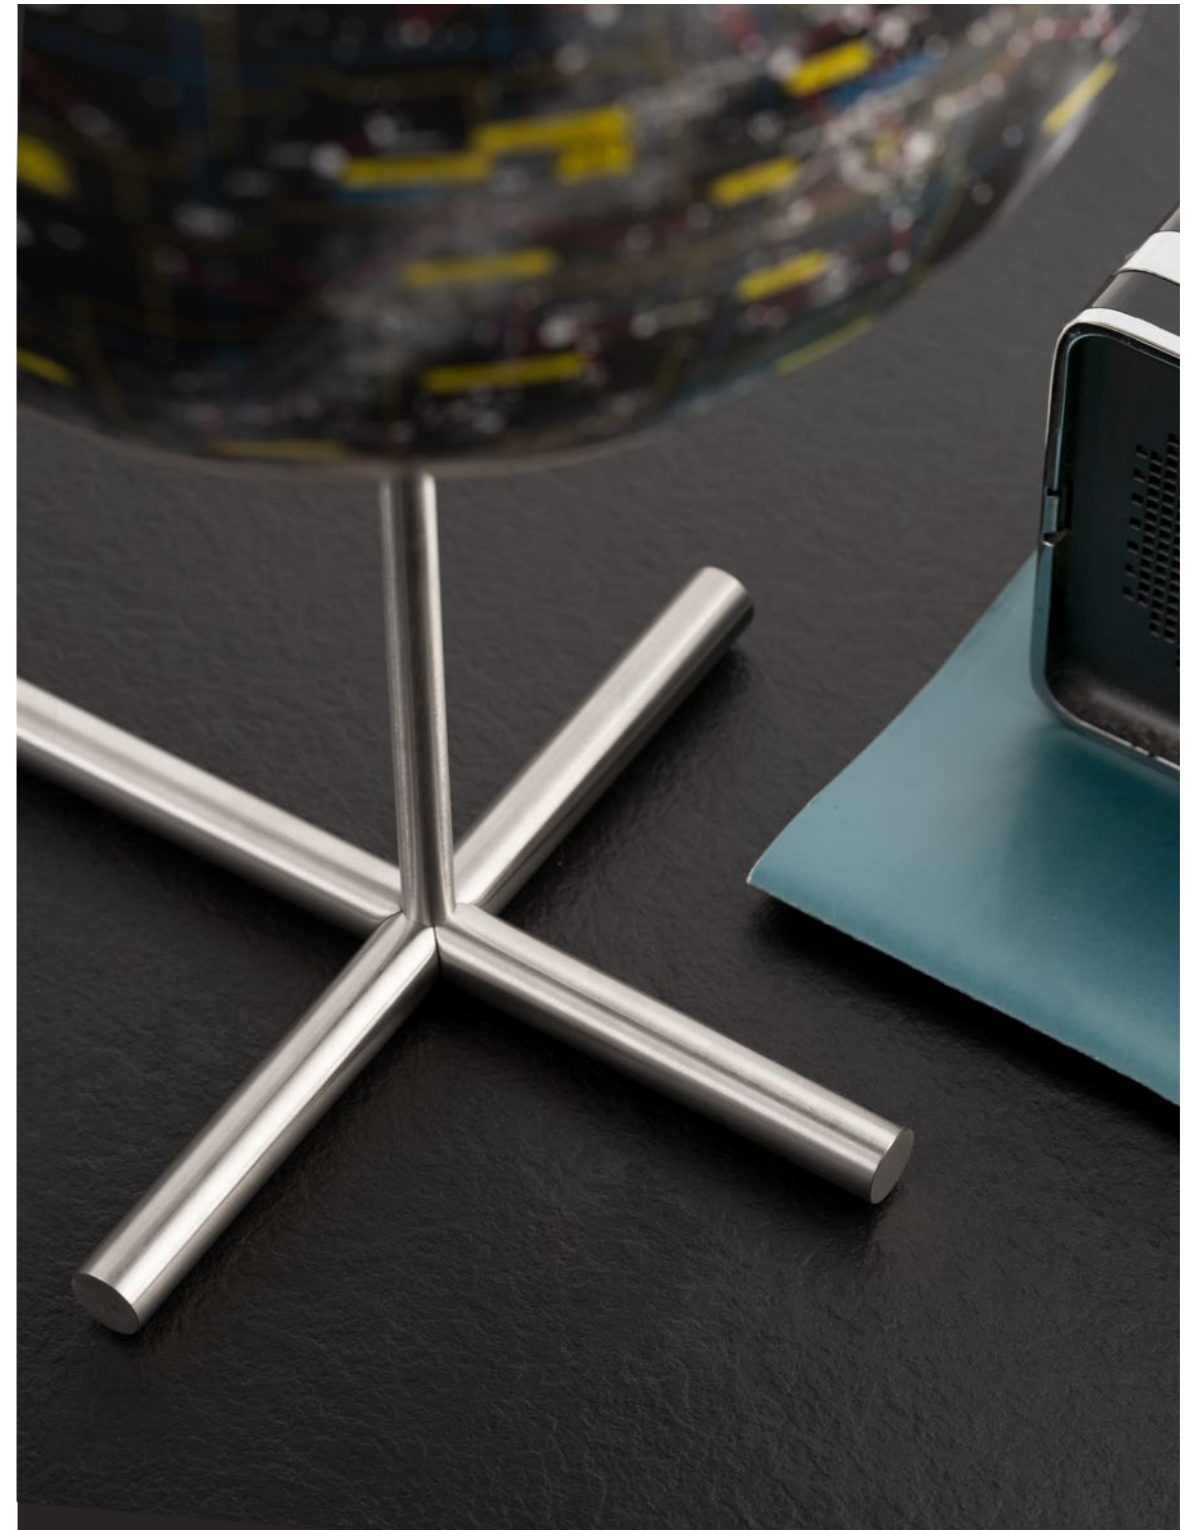

THE HEAVENS

POSH EDITION

GLOBE WITH LIGHT
DESIGN CLAUDS JENSEN & HERIK HOLABEK TOOLS
SATIN STAINLESS STEEL
DIMENSIONS 30 CM / HEIGHT 52 CM
LED LIGHT

MARS

POSH EDITION

GLOBE WITH LIGHT
DESIGN CLAUDS JENSEN & HERIK HOLABEK TOOLS
SATIN STAINLESS STEEL
DIMENSIONS 30 CM / HEIGHT 52 CM
LED LIGHT